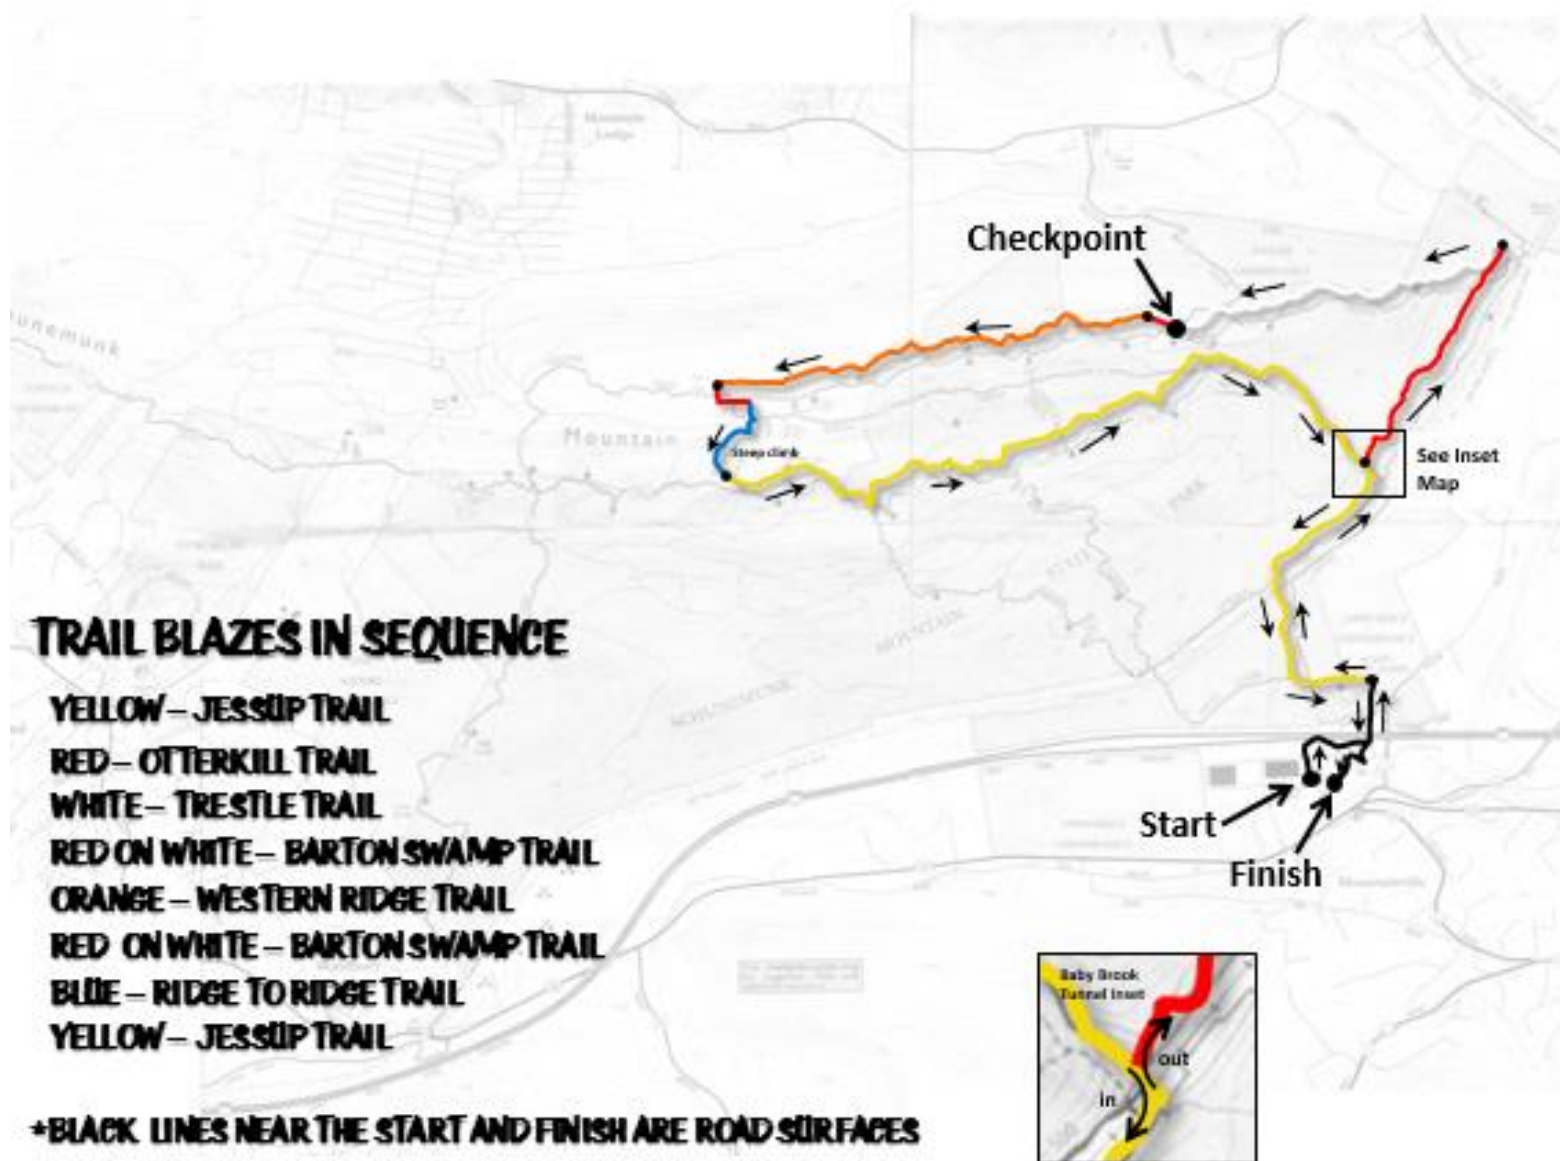

GREAT SCHUNEMUNK TRAVERSE

10-MILE COURSE

TRAIL BLAZES IN SEQUENCE

- YELLOW – JESSUP TRAIL
- RED – OTTERKILL TRAIL
- WHITE – TRESTLE TRAIL
- RED ON WHITE – BARTON SWAMP TRAIL
- ORANGE – WESTERN RIDGE TRAIL
- RED ON WHITE – BARTON SWAMP TRAIL
- BLUE – RIDGE TO RIDGE TRAIL
- YELLOW – JESSUP TRAIL

*BLACK LINES NEAR THE START AND FINISH ARE ROAD SURFACES