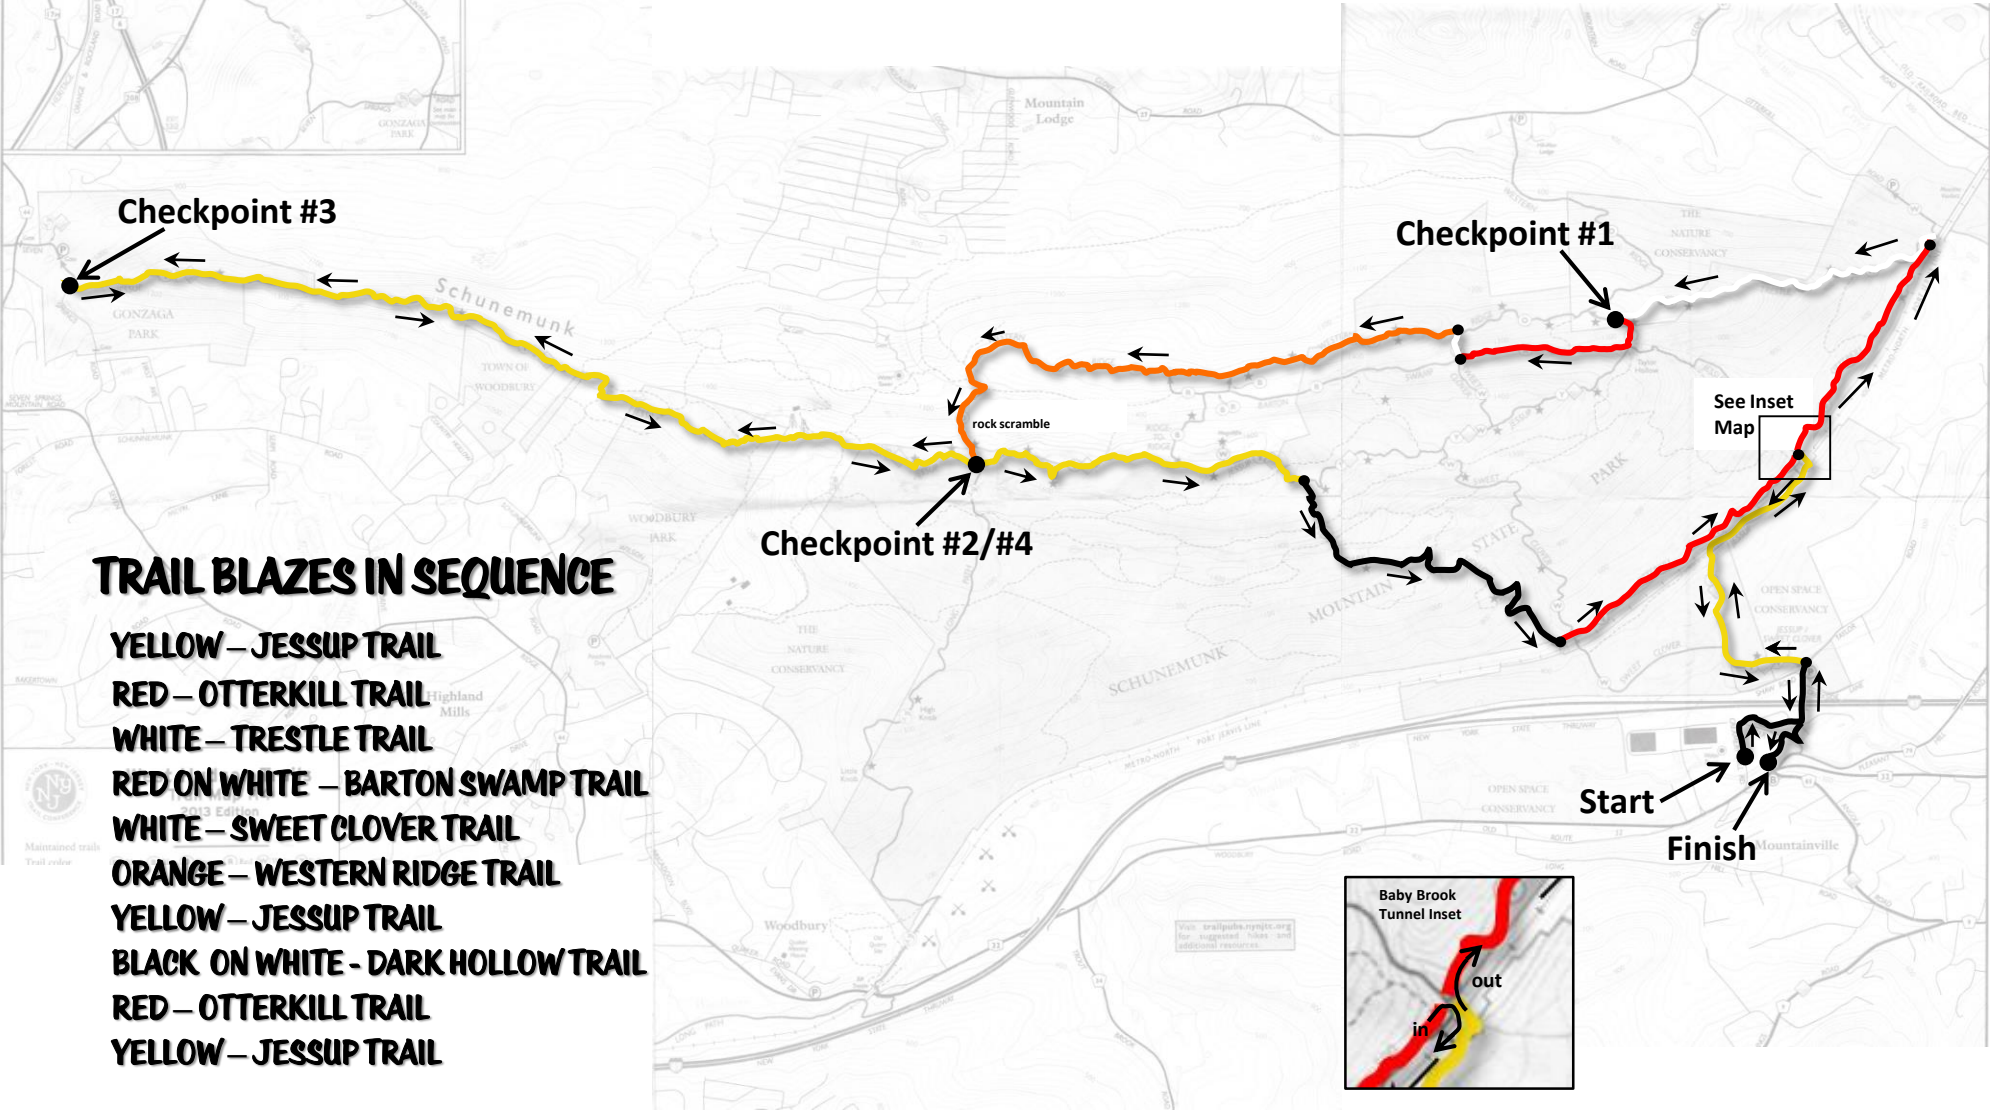

GREAT SCHUNEMUNK TRAVERSE

20-MILE COURSE

TRAIL BLAZES IN SEQUENCE

- YELLOW – JESSUP TRAIL**
- RED – OTTERKILL TRAIL**
- WHITE – TRESTLE TRAIL**
- RED ON WHITE – BARTON SWAMP TRAIL**
- WHITE – SWEET CLOVER TRAIL**
- ORANGE – WESTERN RIDGE TRAIL**
- YELLOW – JESSUP TRAIL**
- BLACK ON WHITE - DARK HOLLOW TRAIL**
- RED – OTTERKILL TRAIL**
- YELLOW – JESSUP TRAIL**

*BLACK LINES NEAR THE START AND FINISH ARE ROAD SURFACES